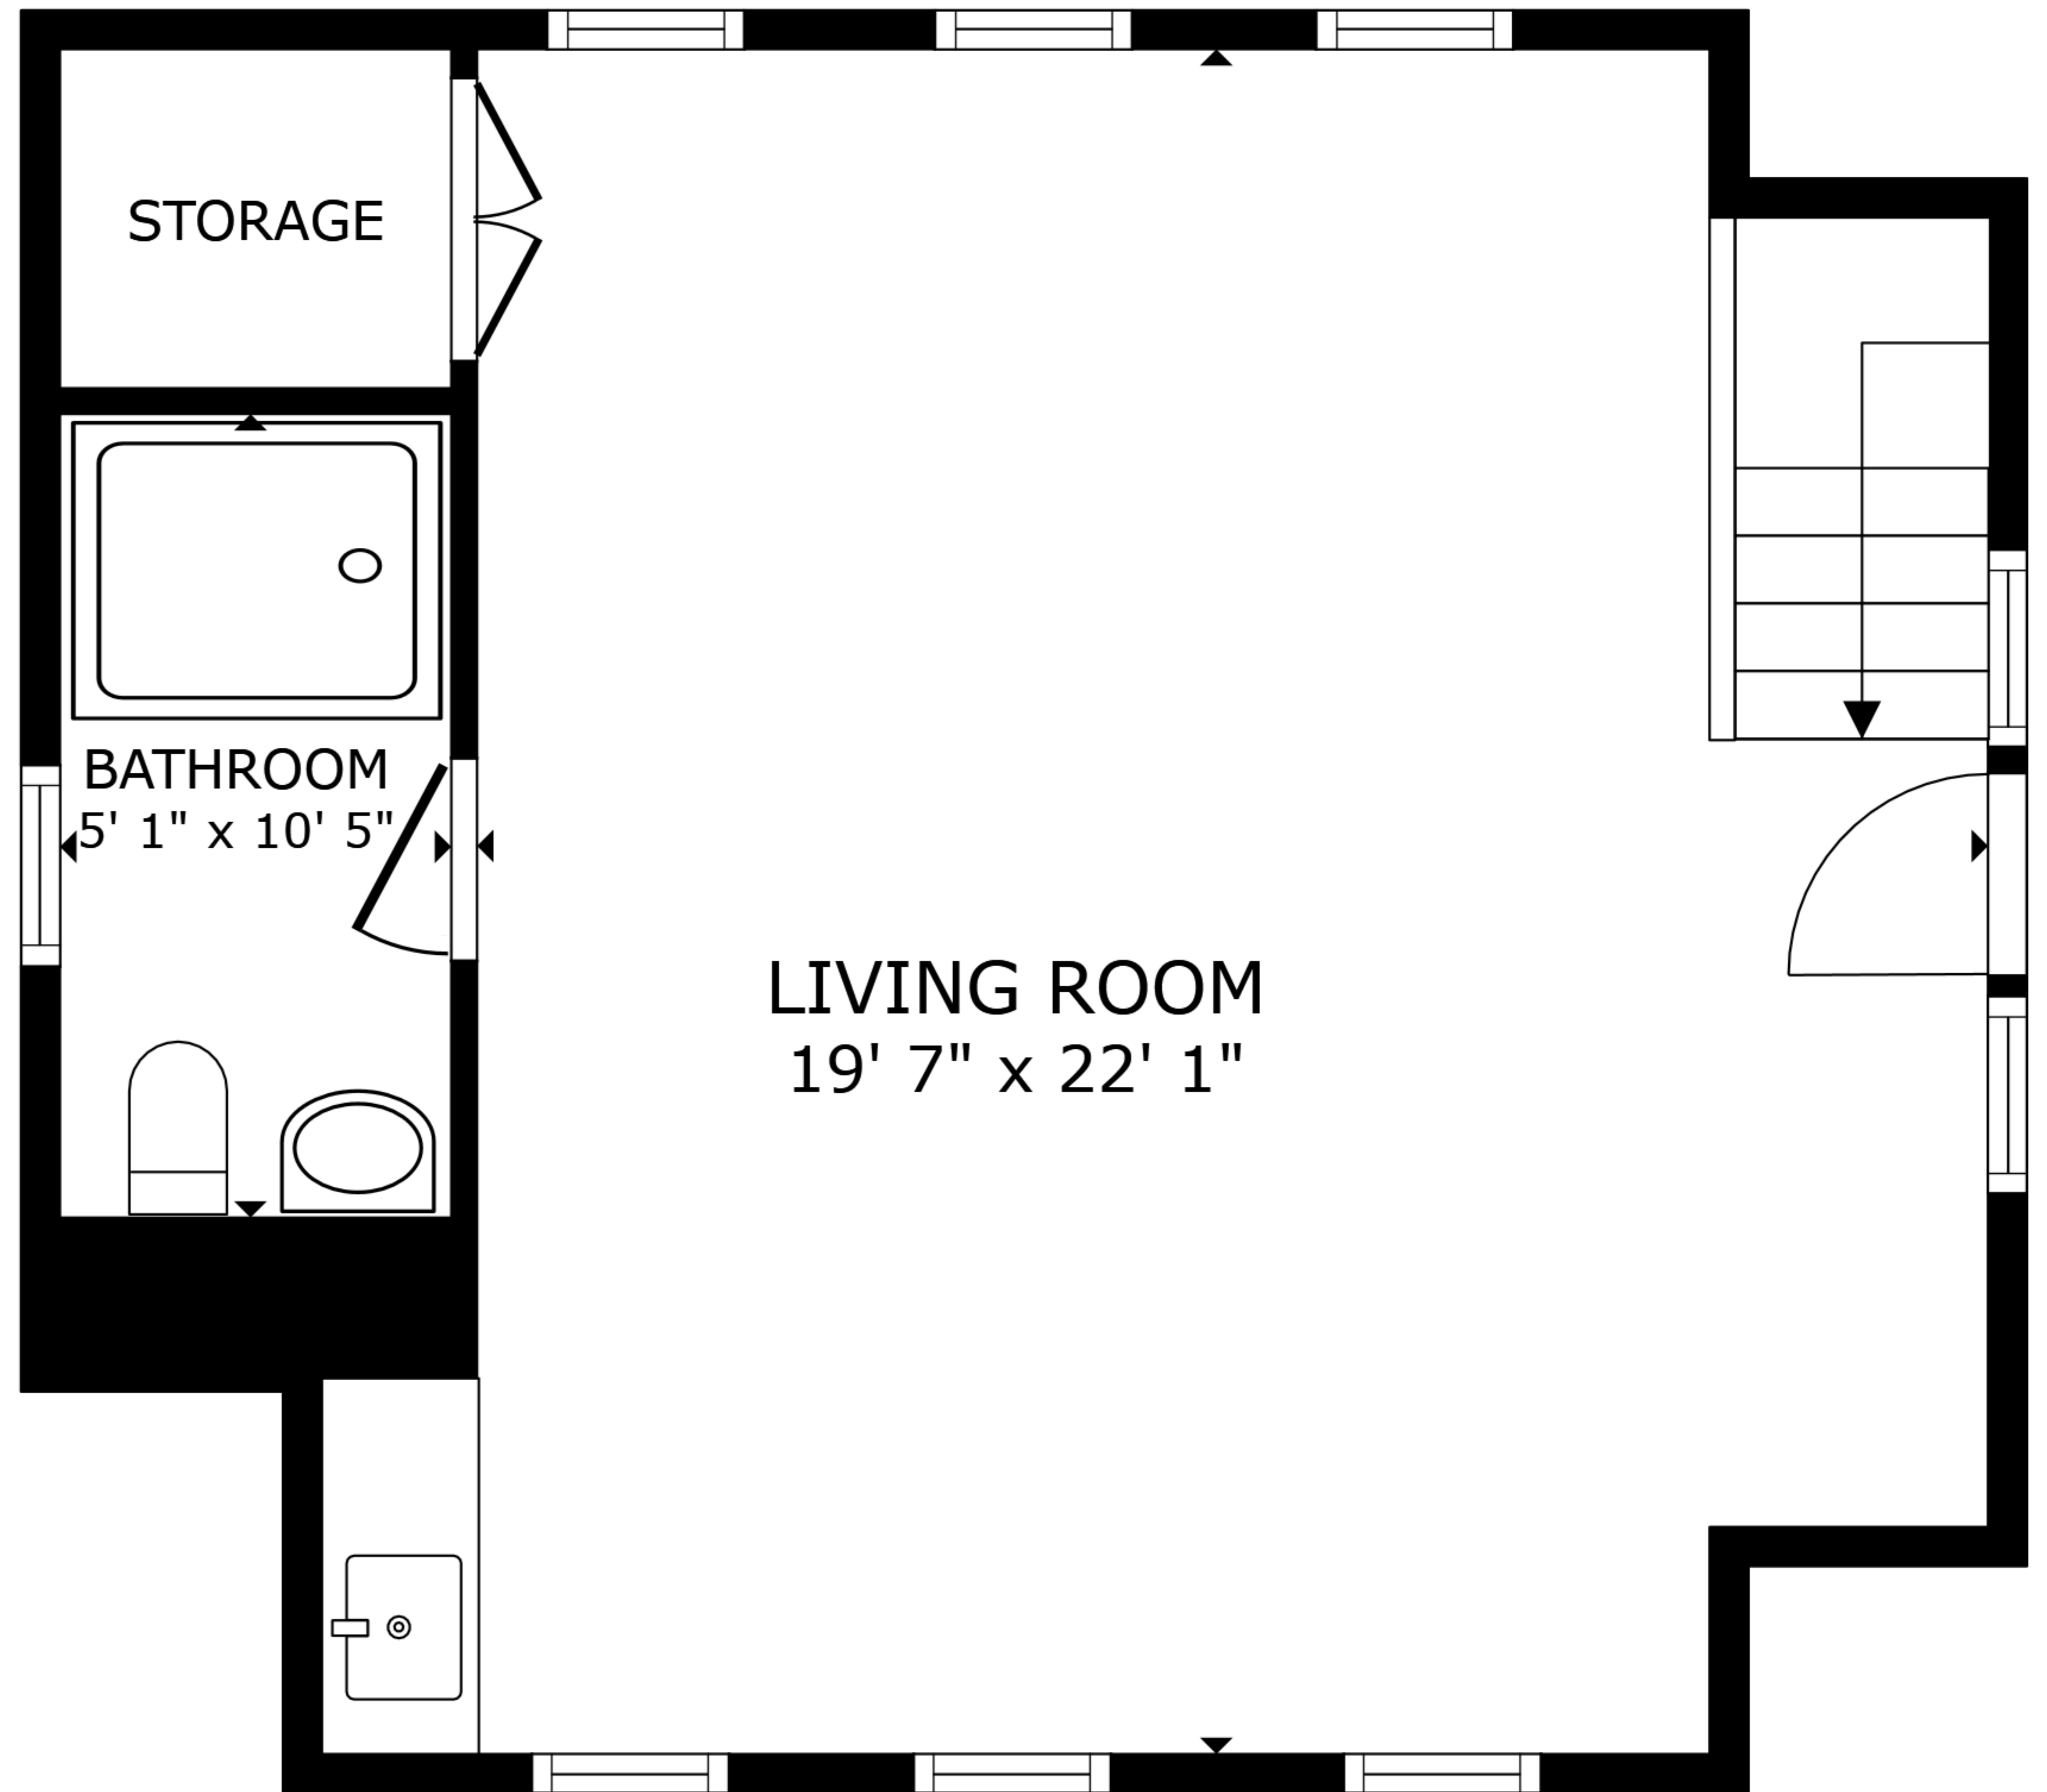

ENTRY
11' 3" x 11' 4"

FLOOR 1

STORAGE

BATHROOM
5' 1" x 10' 5"

LIVING ROOM
19' 7" x 22' 1"

FLOOR 2

GROSS INTERNAL AREA
FLOOR 1 98 sq.ft. FLOOR 2 516 sq.ft.
TOTAL : 614 sq.ft.

SIZES AND DIMENSIONS ARE APPROXIMATE, ACTUAL MAY VARY.