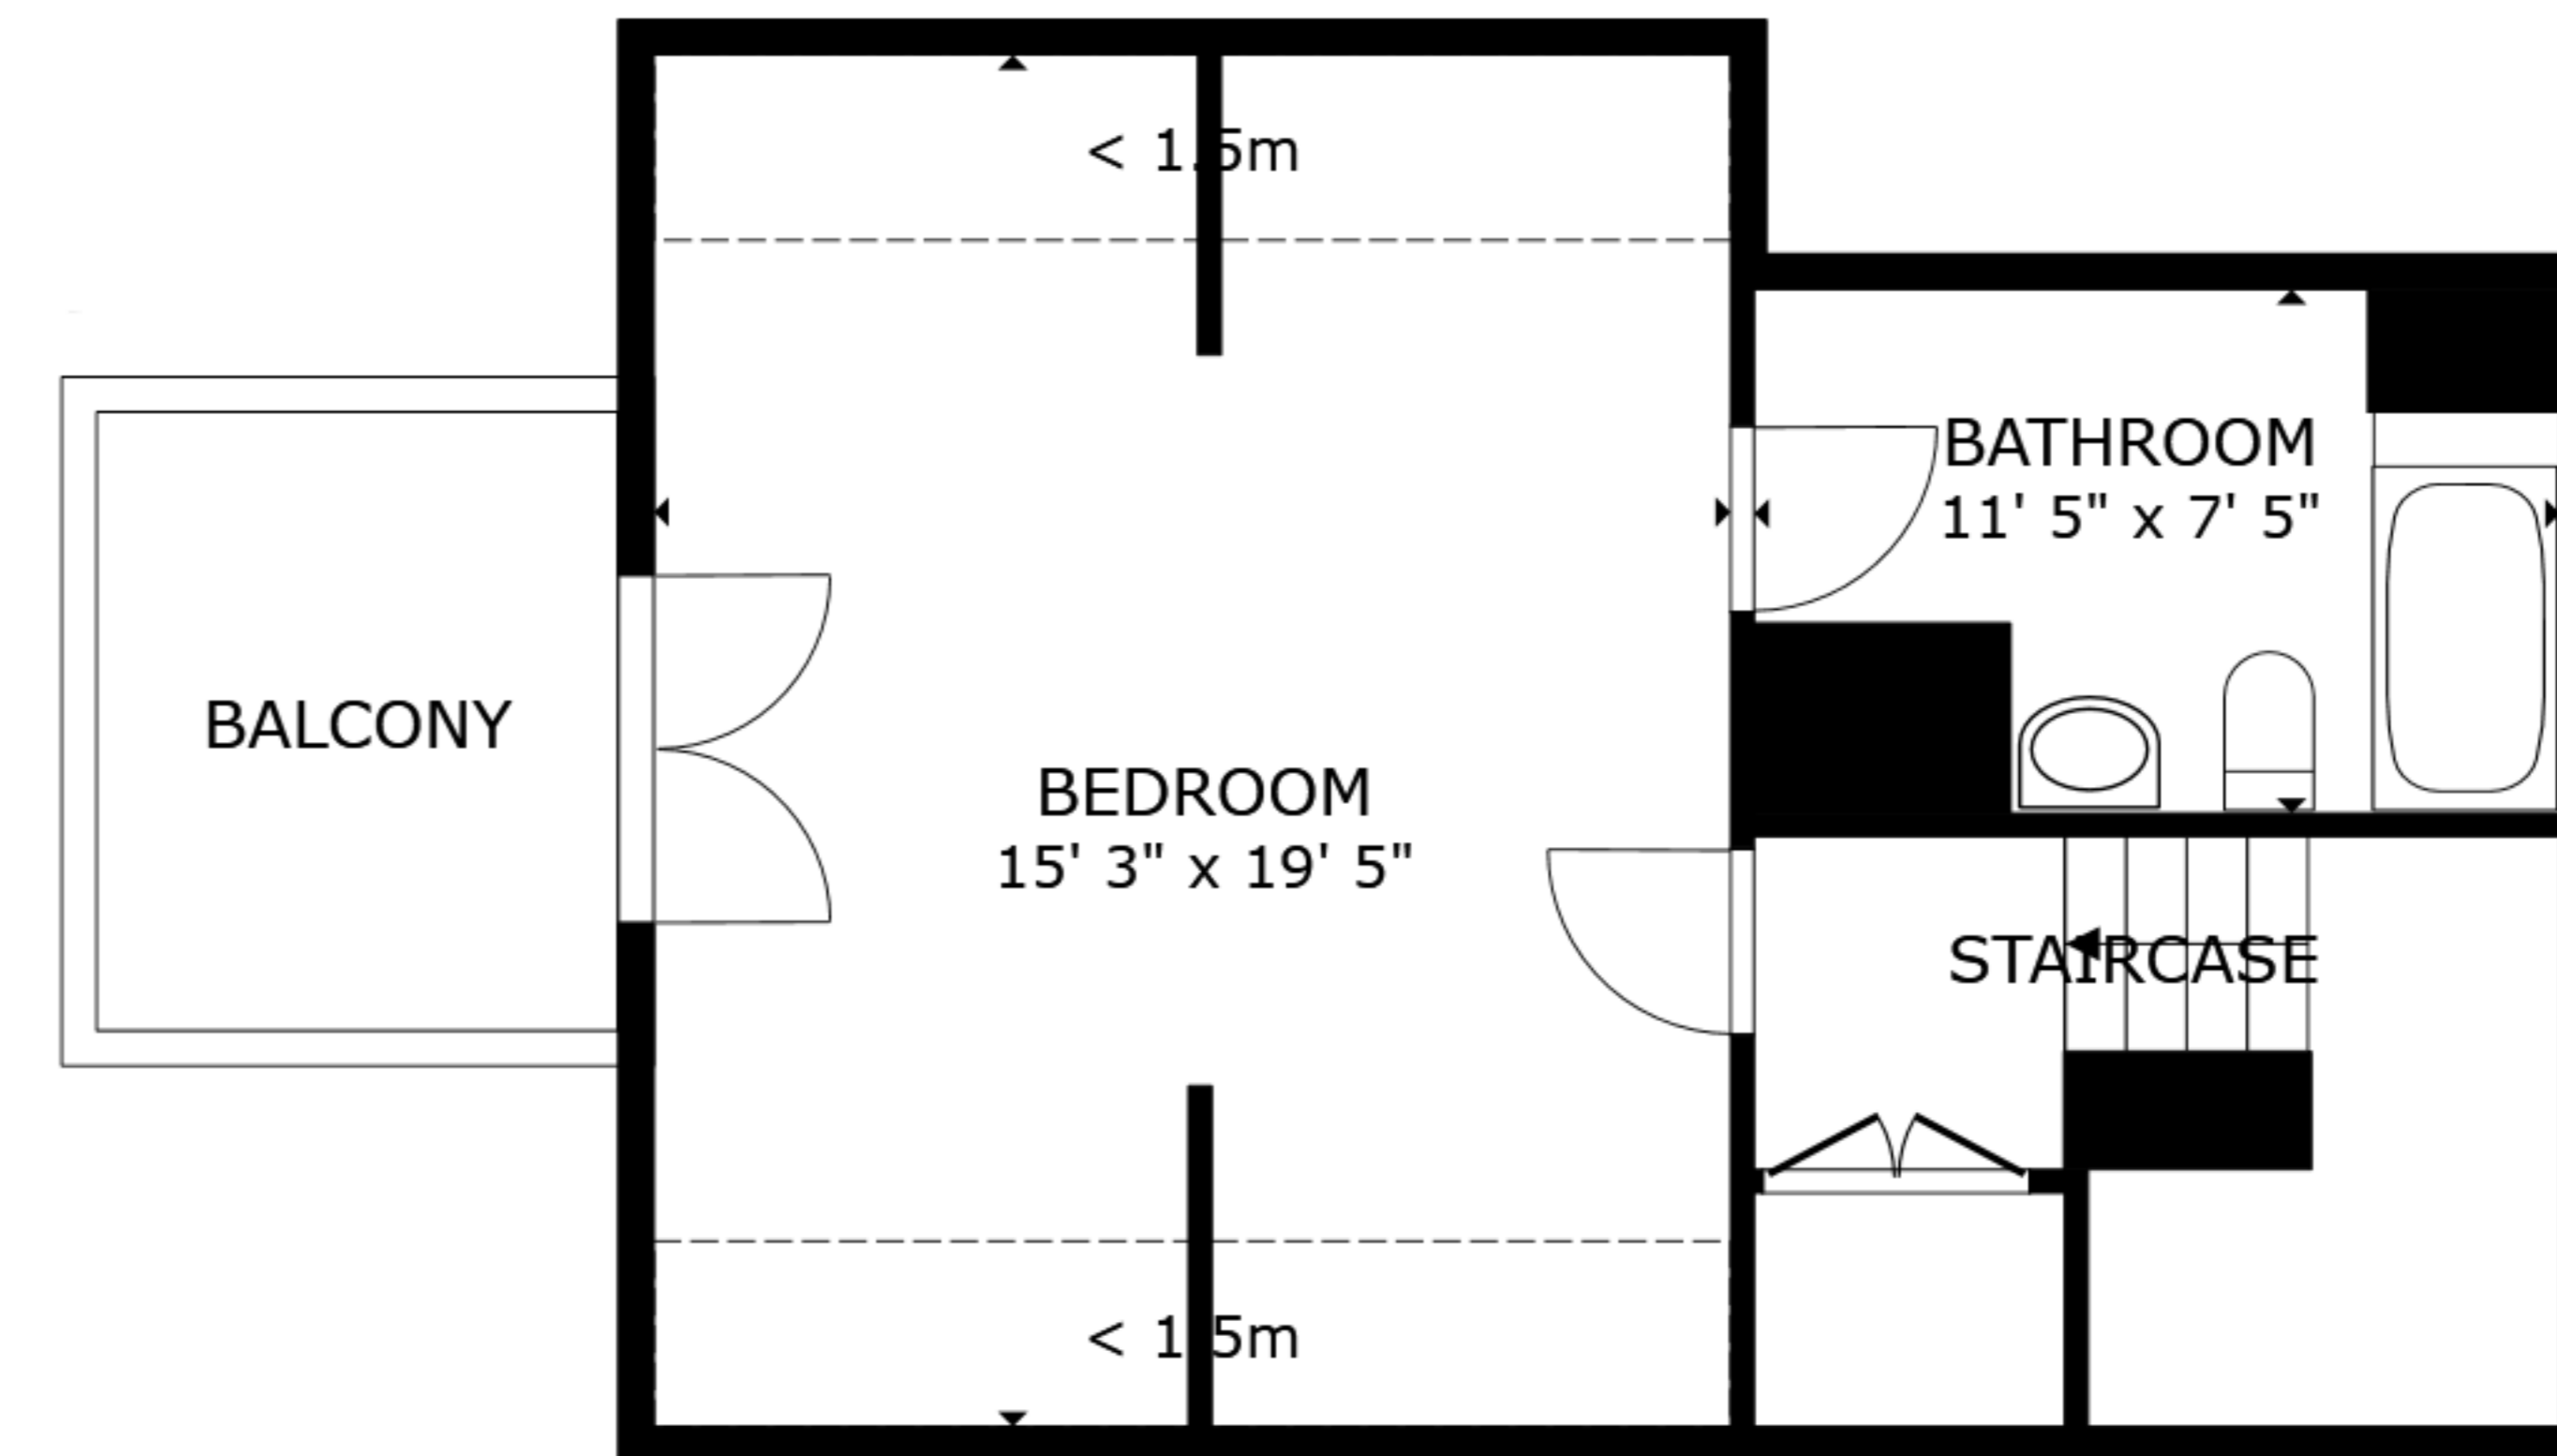

FLOOR 1

FLOOR 2

GROSS INTERNAL AREA  
 FLOOR 1 1,081 sq.ft. FLOOR 2 404 sq.ft.  
 EXCLUDED AREAS : BALCONY 65 sq.ft. REDUCED HEADROOM 80 sq.ft.  
 TOTAL : 1,485 sq.ft.  
 SIZES AND DIMENSIONS ARE APPROXIMATE, ACTUAL MAY VARY.