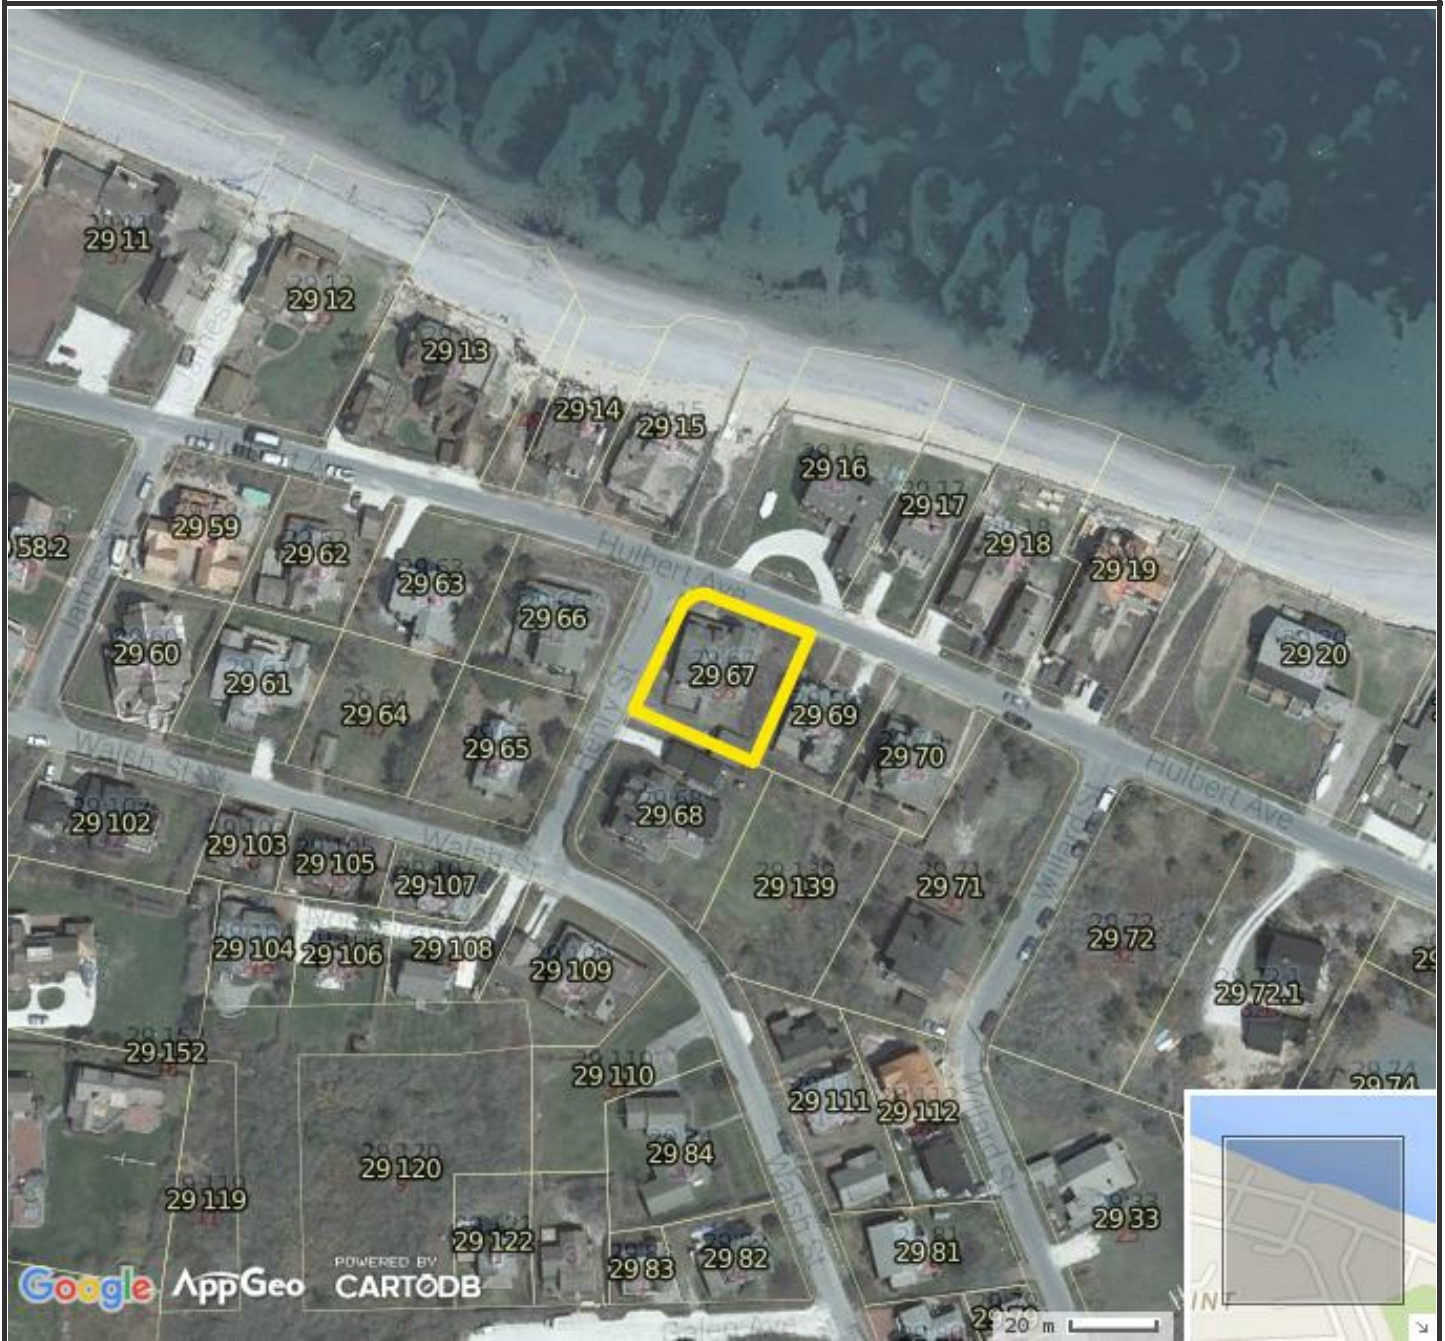

38 Hulbert Ave

Property Information

Property ID 29 67
Location 38 HULBERT AV
Owner GERSTER PETER W ETAL

**MAP FOR REFERENCE ONLY
NOT A LEGAL DOCUMENT**

Town and County of Nantucket, MA makes no claims and no warranties, expressed or implied, concerning the validity or accuracy of the GIS data presented on this map.

Parcels updated December, 2014
Properties updated January, 2015

Map Theme Legends

Aerial Photo, 2014

● PARCELS