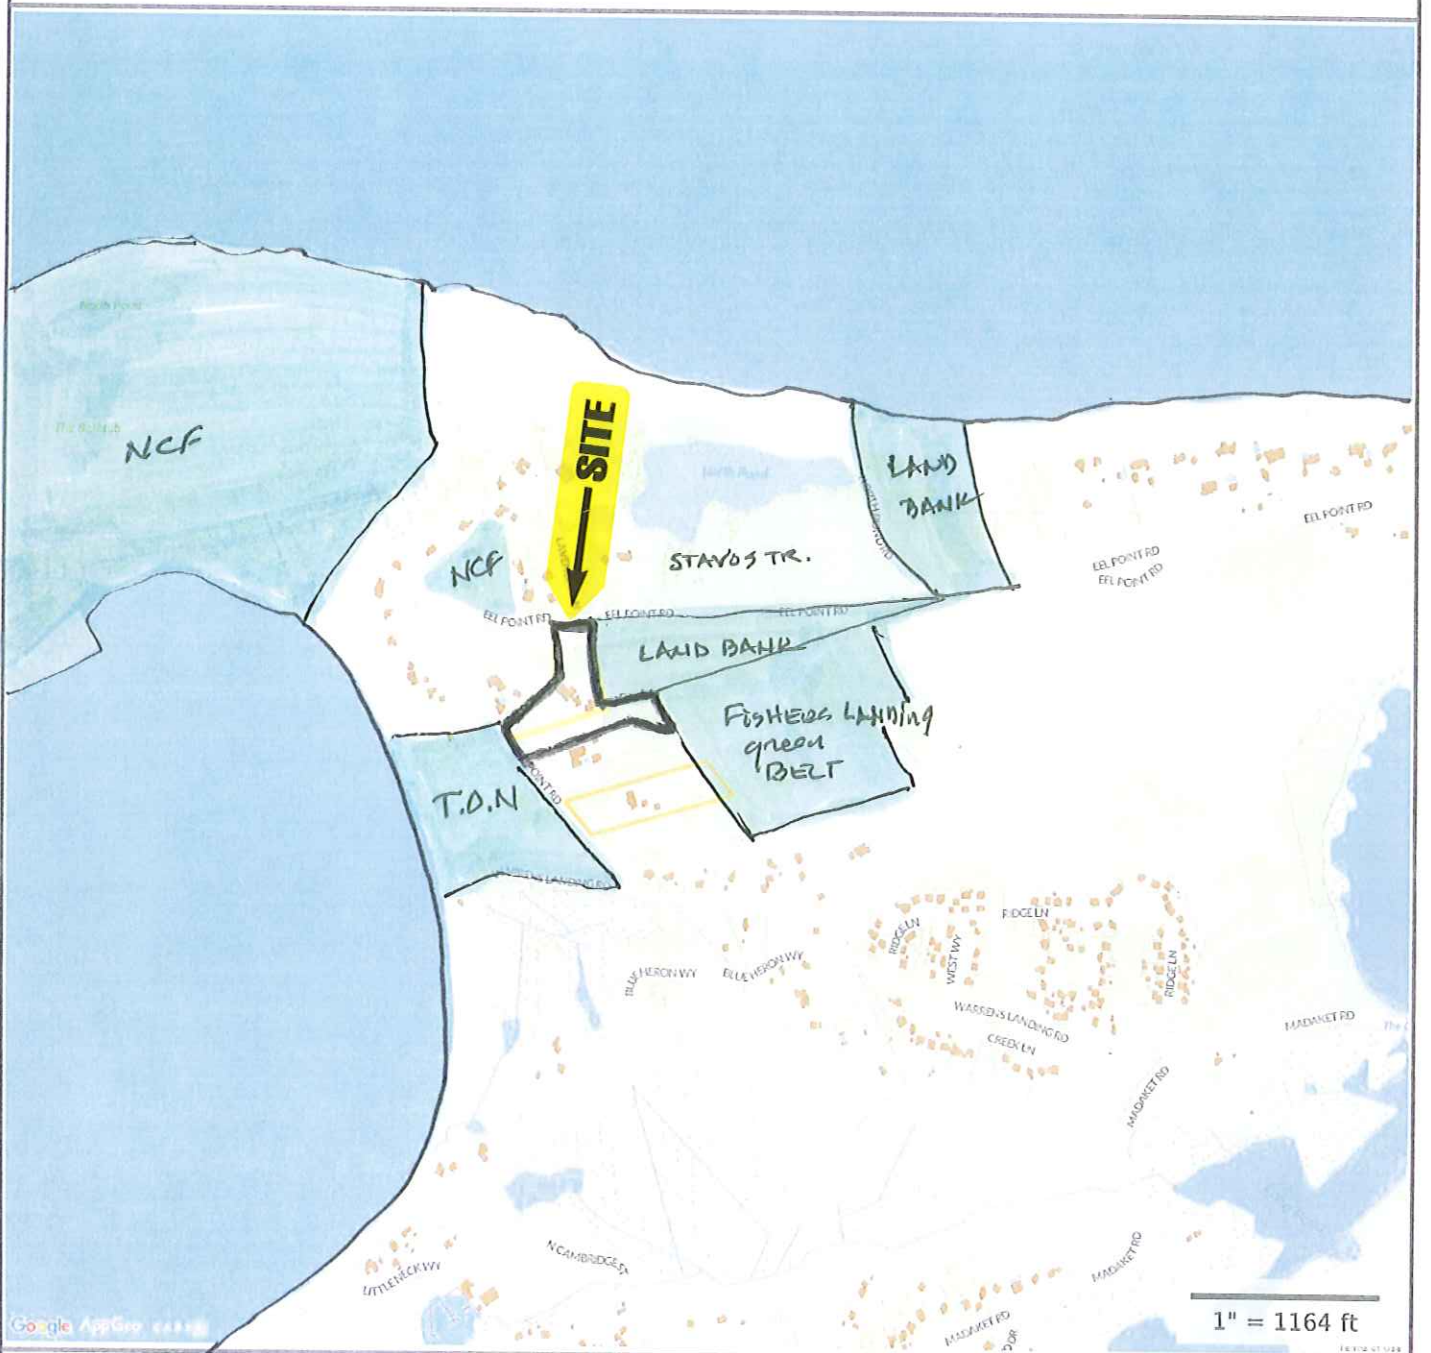

202 and 210 Eel Pt Rd

Property Information

Property ID 38 2.3
 Location 202 EEL POINT RD
 Owner BRUST ROBERT & JUDY

MAP FOR REFERENCE ONLY
 NOT A LEGAL DOCUMENT

Town and County of Nantucket, MA makes no claims and no warranties, expressed or implied, concerning the validity or accuracy of the GIS data presented on this map.

Parcels updated December, 2014
 Properties updated January, 2015

Blue = CONSERVATION.

LUG 2
 80,000 SF Lot size
 200' Frontage